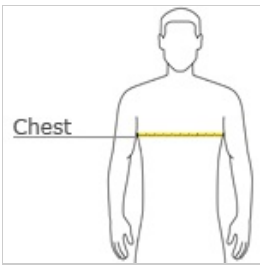

front

back

HOW TO MEASURE

CHEST

With arms down at sides, measure around the upper body, under arms and over the fullest part of the chest.

SIZE CHART

	XS	S	M	L	XL
Size	4/5	6/8	10/12	14/16	18/20
Chest	22-24	25-27	28-30	30-32	32-34