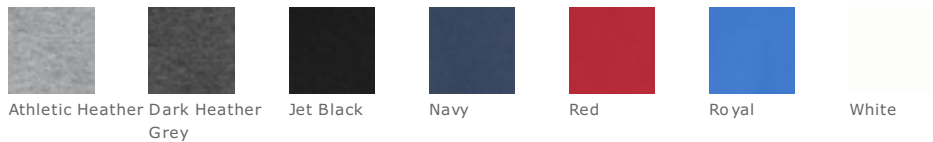

The sleeveless version of our popular Core Cotton Tee.

- 5.4-ounce, 100% cotton
- 90/10 cotton/poly (Athletic Heather)
- 50/50 cotton/poly (Dark Heather Grey)

CARE INSTRUCTIONS

Machine wash cold, inside out with like colors. Only non-chlorine bleach when needed. Tumble dry low, Do not iron.

COLOR INFORMATION

Athletic Heather Dark Heather Grey Jet Black Navy Red Royal White